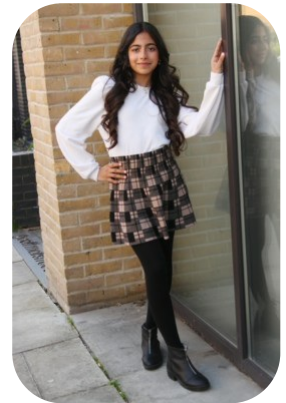

Kasia Kirihettige Don

Age: 11-15	Height: 5ft1inch	Eye Colour: Brown	Accent: London
Gender:F	Weight: 45kg	Waist: 26	Bust: 28
Location: London	Shoe Size: 5	Hips: 33	
Drives: No	Hair Color: Brunette		

Talents
TEEN MODELS, EXTRAS